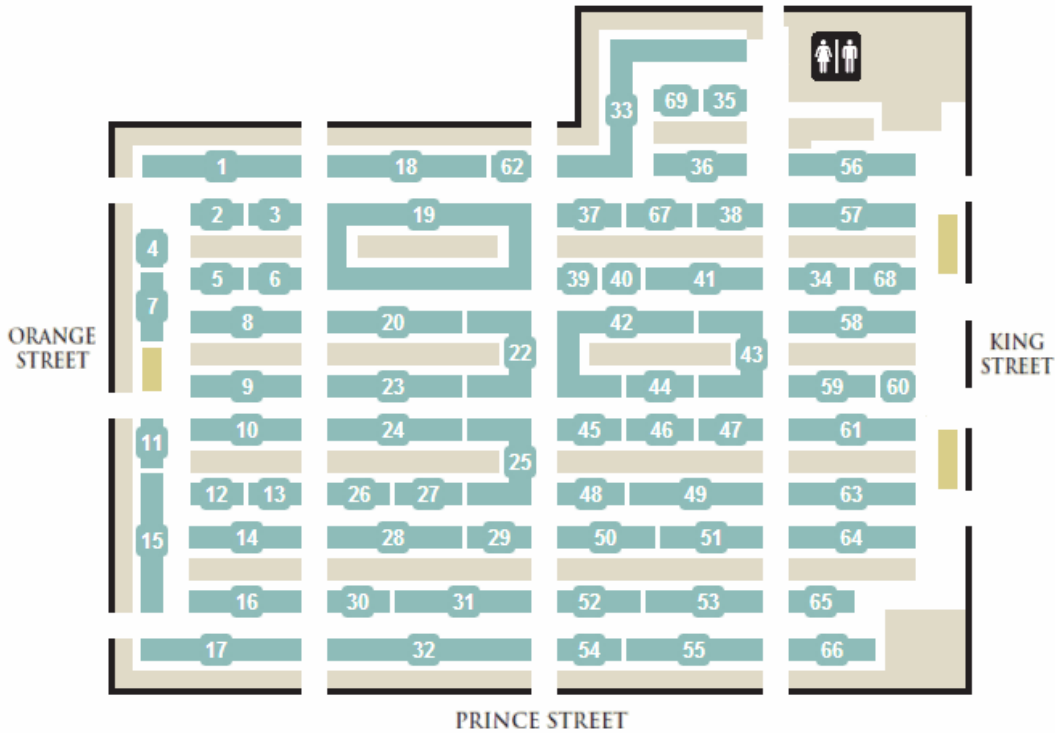

Central Market Directory

QUEEN STREET

Farm Produce, Flowers, & Garden

- (42) Barr's Farm Produce
- (63) Green Circle Organics
- (62) Green Circle Organics
- (10) Groff's Vegetables
- (61) Kauffman's Fruit Farm
- (27) Lancaster Farm Fresh
- (39) Long's Horseradish
- (32) Market Street Produce
- (30) Market Street Produce
- (19) Meck's Produce
- (56) Rohrer Family Farm Flowers
- (15) Spring Knoll Farm
- (20) Stoner's Homegrown Vegetables
- (5) Sweet Annie Produce
- (26) Sweethearts of Lancaster County
- (14) Thomas Produce
- (67) Tulip Tree Hill Farm